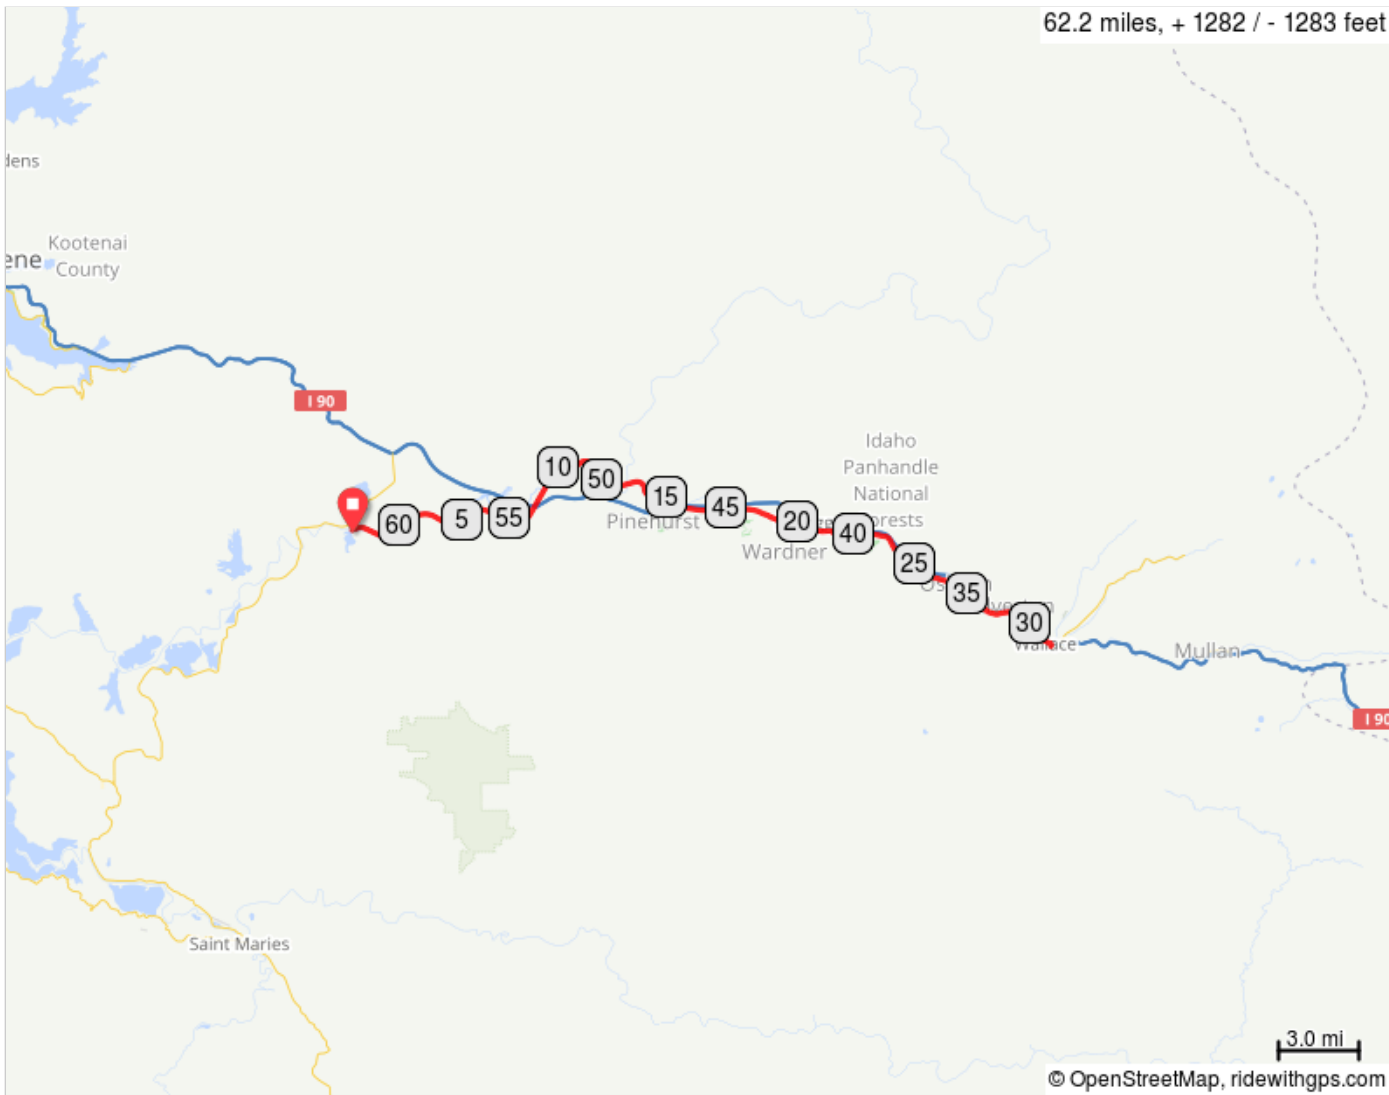

SBC Coeur D'Alene Route #3

Rose Lake Trail Head to Wallace and back

SBC Coeur D'Alene Route #3

Dist	Prev	Type	Note
0.0	0.0	▶	Start of route
0.0	0.0	←	Sharp L onto Trail of the Coeur d'Alenes
29.2	29.2	←	Slight L to stay on Trail of the Coeur d'Alenes
30.5	1.2	→	R onto N Frontage Rd/The Harry F. Magnuson Way
30.6	0.2	←	L onto Front St/I-90BUS/The Harry F. Magnuson Way
31.6	1.0	→	R onto N Frontage Rd/The Harry F. Magnuson Way
31.8	0.2	←	L onto Trail of the Coeur d'Alenes
33.0	1.2	→	Slight R to stay on Trail of the Coeur d'Alenes

33.0 miles. +916/-411 feet

Dist	Prev	Type	Note
62.2	29.2	→	R onto S Bull Run Rd
62.2	0.0	▣	End of route

29.2 miles. +0/-0 feet