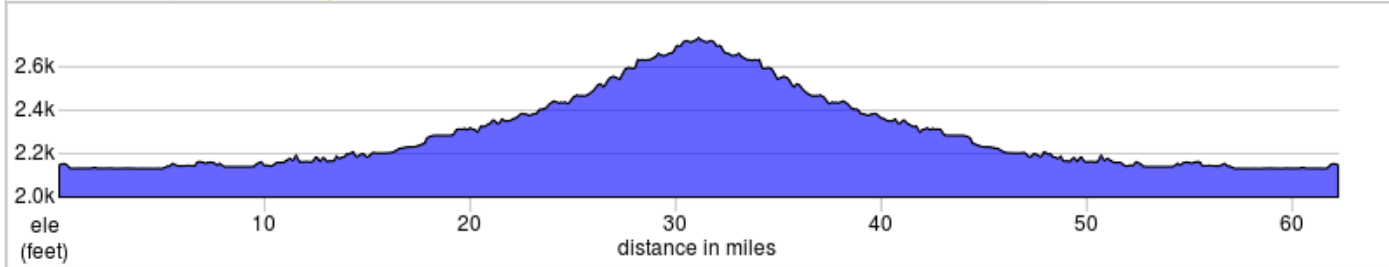

SBC Coeur D'Alene Route #3

Rose Lake Trail Head to Wallace and back

SBC Coeur D'Alene Route #3

Dist	Prev	Type	Note
0.0	0.0	▶	Start of route
0.0	0.0	←	Sharp L onto Trail of the Coeur d'Alenes
29.2	29.2	←	Slight L to stay on Trail of the Coeur d'Alenes
30.5	1.2	→	R onto N Frontage Rd/The Harry F. Magnuson Way
30.6	0.2	←	L onto Front St/I-90BUS/The Harry F. Magnuson Way
31.6	1.0	→	R onto N Frontage Rd/The Harry F. Magnuson Way
31.8	0.2	←	L onto Trail of the Coeur d'Alenes
33.0	1.2	→	Slight R to stay on Trail of the Coeur d'Alenes

33.0 miles. +916/-411 feet

Dist	Prev	Type	Note
62.2	29.2	→	R onto S Bull Run Rd
62.2	0.0	▣	End of route

29.2 miles. +0/-0 feet