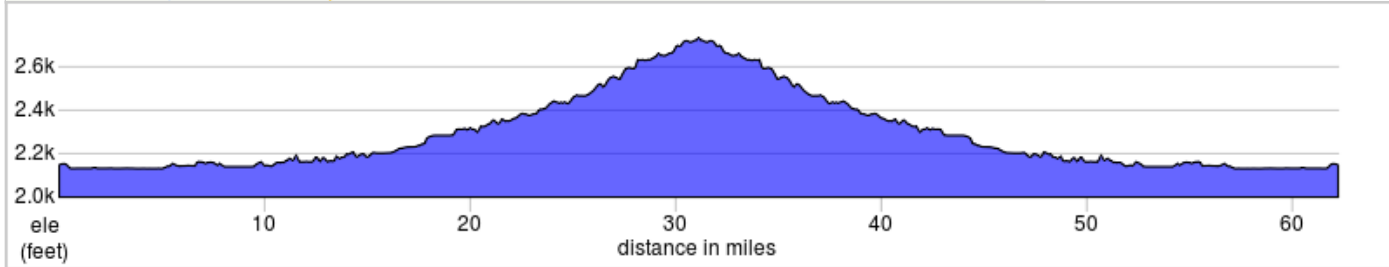

# SBC Coeur D'Alene Route #3

Rose Lake Trail Head to Wallace and back

SBC Coeur D'Alene Route #3

Dist	Prev	Type	Note
0.0	0.0	▶	Start of route
0.0	0.0	←	Sharp L onto Trail of the Coeur d'Alenes
29.2	29.2	←	Slight L to stay on Trail of the Coeur d'Alenes
30.5	1.2	→	R onto N Frontage Rd/The Harry F. Magnuson Way
30.6	0.2	←	L onto Front St/I-90BUS/The Harry F. Magnuson Way
31.6	1.0	→	R onto N Frontage Rd/The Harry F. Magnuson Way
31.8	0.2	←	L onto Trail of the Coeur d'Alenes
33.0	1.2	→	Slight R to stay on Trail of the Coeur d'Alenes

33.0 miles. +916/-411 feet

Dist	Prev	Type	Note
62.2	29.2	→	R onto S Bull Run Rd
62.2	0.0	▣	End of route

29.2 miles. +0/-0 feet