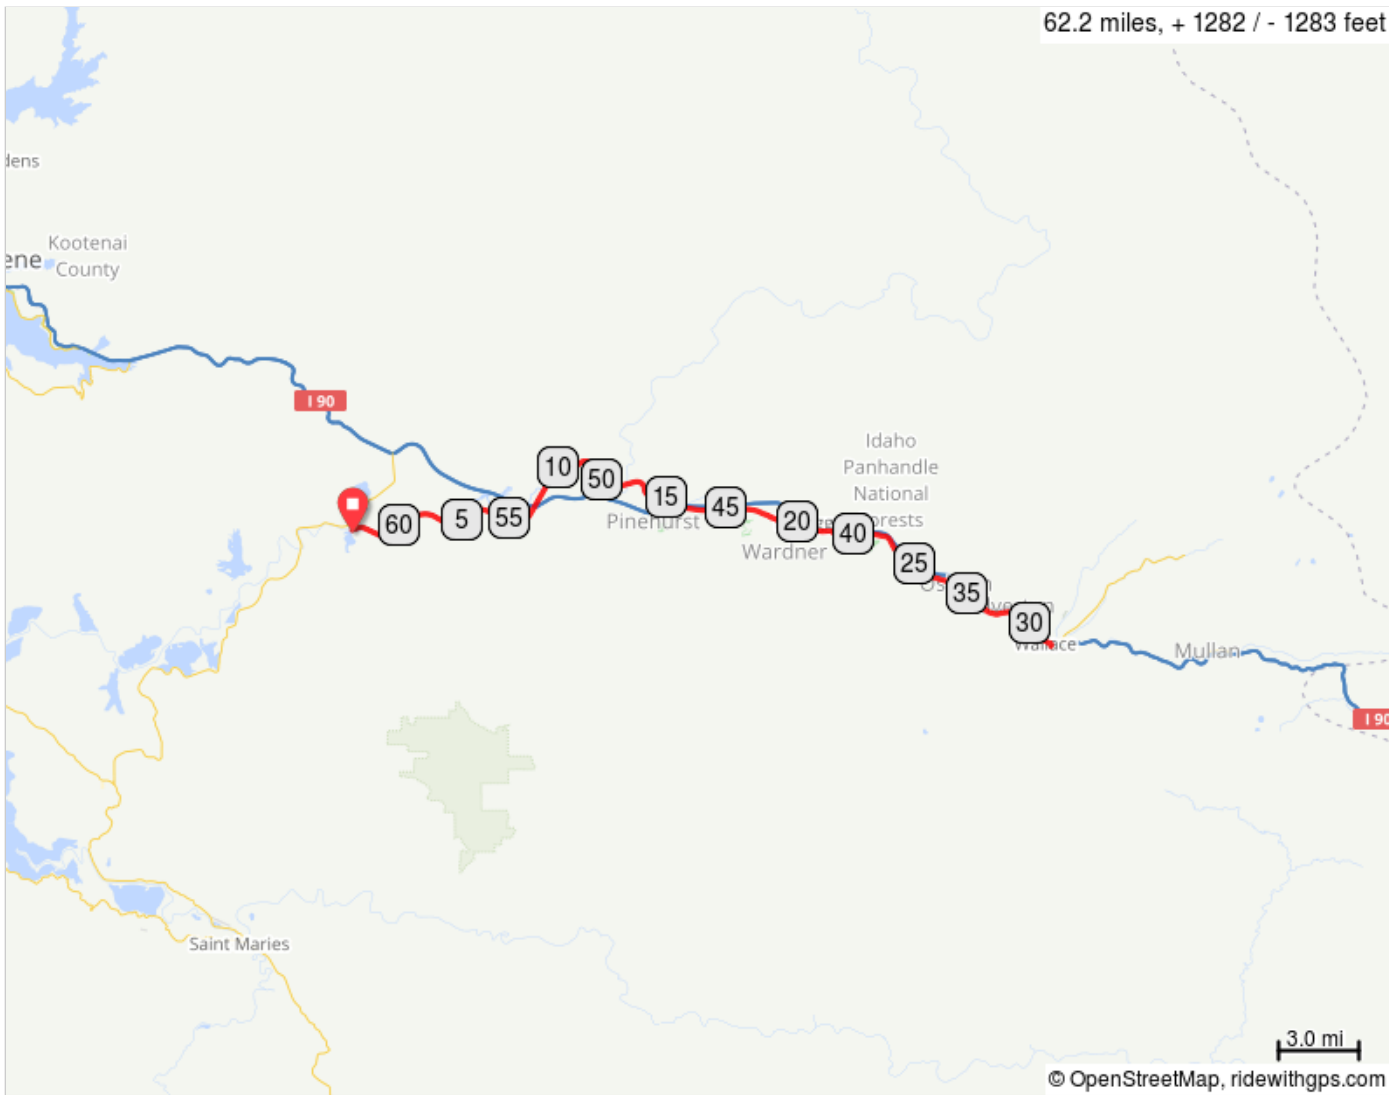

# SBC Coeur D'Alene Route #3

Rose Lake Trail Head to Wallace and back

SBC Coeur D'Alene Route #3

Dist	Prev	Type	Note
0.0	0.0	▶	Start of route
0.0	0.0	←	Sharp L onto Trail of the Coeur d'Alenes
29.2	29.2	←	Slight L to stay on Trail of the Coeur d'Alenes
30.5	1.2	→	R onto N Frontage Rd/The Harry F. Magnuson Way
30.6	0.2	←	L onto Front St/I-90BUS/The Harry F. Magnuson Way
31.6	1.0	→	R onto N Frontage Rd/The Harry F. Magnuson Way
31.8	0.2	←	L onto Trail of the Coeur d'Alenes
33.0	1.2	→	Slight R to stay on Trail of the Coeur d'Alenes

33.0 miles. +916/-411 feet

Dist	Prev	Type	Note
62.2	29.2	→	R onto S Bull Run Rd
62.2	0.0	▣	End of route

29.2 miles. +0/-0 feet